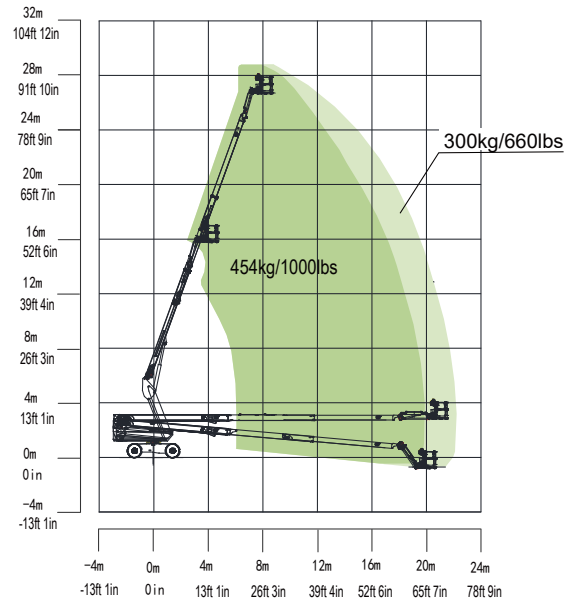

### Standard Features

Horn
Proportional control
Motion alarm
Flashing beacon
Self-closing entry gate
Emergency descent system
Emergency stop button
Auto-leveling system
On-board diagnostic system
Tilt protection system
Oscillating axle
Load sensing system
4.3' Led display
Swing-out engine tray

# ZOOMLION

Model	ZT26J	
	Imperial	Metric
<b>Size</b>		
Work Height	94ft 1in	28.7m
Platform Height	87ft 7in	26.7m
Horizontal Outreach	72ft 6in	22.1m
A - Stowed Length	39ft	11.91m
B - Stowed Width	8ft 2in	2.49m
C - Stowed Height	9ft 3in	2.82m
D - Platform Length	8ft	2.44m
E - Platform Width	3ft	0.91m
F - Wheelbase	9ft 2in	2.8m
Tread	8ft 2in	2.49m
G - Ground Clearance	1ft 3in	0.4m
<b>Performance</b>		
Platform Capacity (Unrestricted/Restricted)	660/1000lb	300/454kg
Drive Speed (Stowed)	3.42mph	5.5km/h
Gradeability	45% (24°)	45% (24°)
Turning Radius (Inside)	11ft 5in	3.5m
Turning Radius (Outside)	20ft	6.1m
Turntable Swing	360° continuous	
Platform Rotation	±90°	
Tail Swing	5ft 8in	1.75m
Jib (Range of Articulation)	130° (-55°~75°)	
Max. Wind Speed	28mph	12.5m/s
<b>Power</b>		
Engine	KUBOTA V2607(Europe V) KUBOTA V3307(China stage III)	
Fuel Tank Capacity	39.6 (us gal)	150L
Control Voltage	12V DC	
Hydraulic Tank Capacity	39.6 (us gal)	150L
Drive Mode	4WD	
Steering Mode	Front-wheel	
<b>Tire</b>		
Type	385/65-24 solid tire (standard) 15-625 foam-filled tire (option) 385/55-24.5 foam-filled tire (option)	
<b>Weight</b>		
Gross	39903lb	18100kg