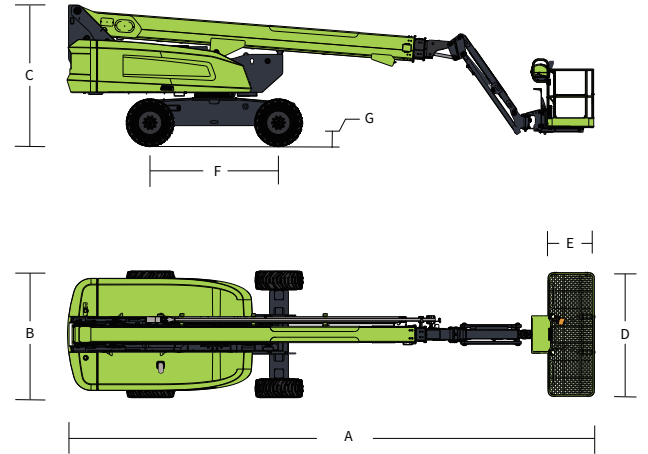

### Standard Features

Horn
Proportional control
Motion alarm
Flashing beacon
Self-closing entry gate
Emergency descent system
Emergency stop button
Auto-leveling system
On-board diagnostic system
Tilt protection system
Oscillating axle
Load sensing system
4.3' Led display
Swing-out engine tray

# ZOOMLION

Model	ZT26J	
	Imperial	Metric
<b>Size</b>		
Work Height	94ft 1in	28.7m
Platform Height	87ft 7in	26.7m
Horizontal Outreach	72ft 6in	22.1m
A - Stowed Length	39ft	11.91m
B - Stowed Width	8ft 2in	2.49m
C - Stowed Height	9ft 3in	2.82m
D - Platform Length	8ft	2.44m
E - Platform Width	3ft	0.91m
F - Wheelbase	9ft 2in	2.8m
Tread	8ft 2in	2.49m
G - Ground Clearance	1ft 3in	0.4m
<b>Performance</b>		
Platform Capacity (Unrestricted/Restricted)	660/1000lb	300/454kg
Drive Speed (Stowed)	3.42mph	5.5km/h
Gradeability	45% (24°)	45% (24°)
Turning Radius (Inside)	11ft 5in	3.5m
Turning Radius (Outside)	20ft	6.1m
Turntable Swing	360° continuous	
Platform Rotation	±90°	
Tail Swing	5ft 8in	1.75m
Jib (Range of Articulation)	130° (-55°~75°)	
Max. Wind Speed	28mph	12.5m/s
<b>Power</b>		
Engine	KUBOTA V2607(Europe V) KUBOTA V3307(China stage III)	
Fuel Tank Capacity	39.6 (us gal)	150L
Control Voltage	12V DC	
Hydraulic Tank Capacity	39.6 (us gal)	150L
Drive Mode	4WD	
Steering Mode	Front-wheel	
<b>Tire</b>		
Type	385/65-24 solid tire (standard) 15-625 foam-filled tire (option) 385/55-24.5 foam-filled tire (option)	
<b>Weight</b>		
Gross	39903lb	18100kg