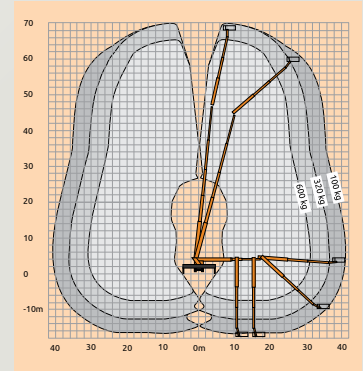

STEIGER® T 700 HF

STEIGER® T 700 HF

FEATURES

- 70m working height
- 41m outreach, 24.6m upper boom outreach
- 11.99m total vehicle length: Perfect handling through a compact design, for tight manoeuvring e.g. in city traffic
- Top performance data due to multi-bevelled boom technology
- Highflex jib (RÜSSEL®) – 220° swiveling range
- Highflex work basket – 440° rotation angle
- ‘Standing’ working basket perfect for ‘under and up’ as well as all possibilities of ‘up and over and back’ during lowered RÜSSEL®
- Generous 600 kg working cage load capacity
- Working below ground possible
- More possibilities with the special features HEIGHT performance
- Automatic set-up/ retraction mechanism at the push of a button
- Aluminium working cage can be extended hydraulically
- Maintenance-friendly boom system

With the new STEIGER® T 700 HF, RUTHMANN present a further highlight of German engineering. For the first time at RUTHMANN, the compact machine achieves a working height of 70m and an outstanding outreach of 41m on a carrier chassis less than 12m long.

This development fulfils the market requirement for a compact machine of 70m with a high lateral outreach for the confined working space. Through the new long triple upper boom, the Up&Over outreach is increased by further 3.5m in comparison to the T 650 HF. In transport position, the machine is again very compact.

70m	68m	41m	500°	220°
180°	600kg	2.42m x 0.97m	3.82m x 0.97m	<3.99m
11.99m	2°	>32,000kg		

working height 70m
maximum outreach 41m
platform capacity 600kg

Ideal for “under and up”

More flexibility

Perfect handling