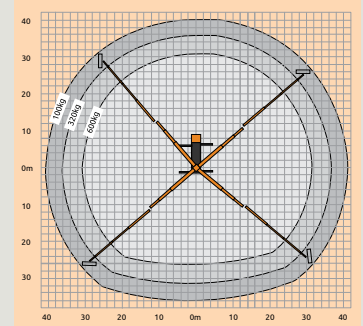

STEIGER® T 700 HF

STEIGER® T 700 HF

FEATURES

- 70m working height
- 41m outreach, 24.6m upper boom outreach
- 11.99m total vehicle length: Perfect handling through a compact design, for tight manoeuvring e.g. in city traffic
- Top performance data due to multi-bevelled boom technology
- Highflex jib (RÜSSEL®) – 220° swiveling range
- Highflex work basket – 440° rotation angle
- ‘Standing’ working basket perfect for ‘under and up’ as well as all possibilities of ‘up and over and back’ during lowered RÜSSEL®
- Generous 600 kg working cage load capacity
- Working below ground possible
- More possibilities with the special features HEIGHT performance
- Automatic set-up/ retraction mechanism at the push of a button
- Aluminium working cage can be extended hydraulically
- Maintenance-friendly boom system

With the new STEIGER® T 700 HF, RUTHMANN present a further highlight of German engineering. For the first time at RUTHMANN, the compact machine achieves a working height of 70m and an outstanding outreach of 41m on a carrier chassis less than 12m long.

This development fulfils the market requirement for a compact machine of 70m with a high lateral outreach for the confined working space. Through the new long triple upper boom, the Up&Over outreach is increased by further 3.5m in comparison to the T 650 HF. In transport position, the machine is again very compact.

70m	68m	41m	500°	220°
180°	600kg	2.42m x 0.97m	3.82m x 0.97m	<3.99m
11.99m	2°	>32,000kg		

working height 70m
maximum outreach 41m
platform capacity 600kg

Ideal for “under and up”

More flexibility

Perfect handling