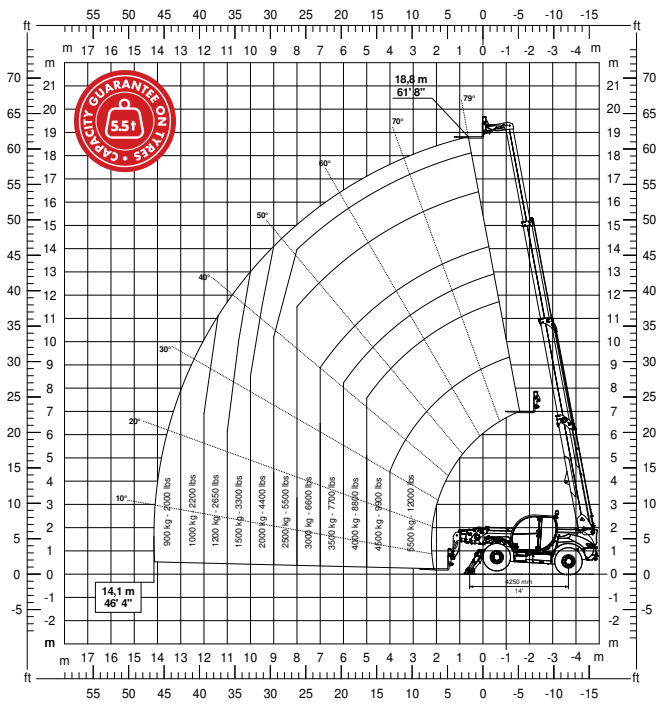

TH 5,5.19

PRELIMINARY

LOAD CHART WITH FORKS

HONEST, RELIABLE & REACTIVE
SOLUTIONS FOR WORKING AT HEIGHT

CONTACT US

-  0800 865 4455
-  info@hiresafesolutions.com
-  www.hiresafesolutions.com