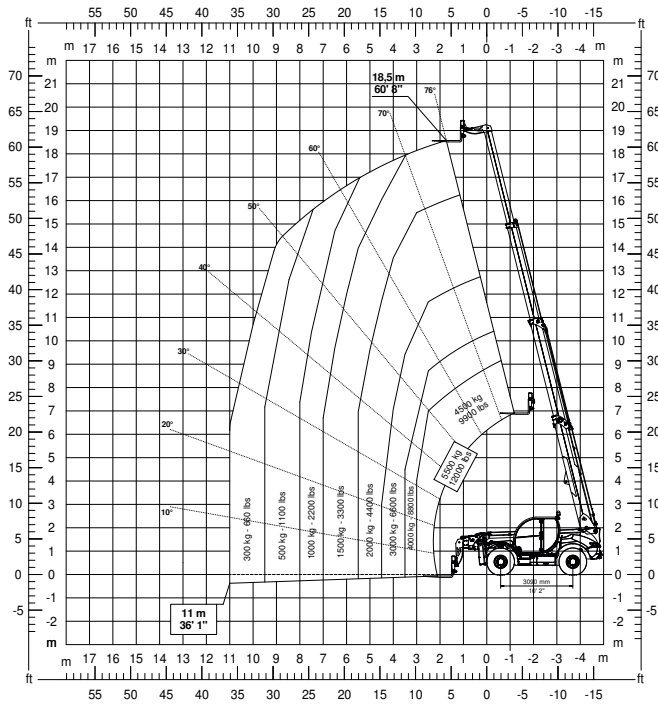

TH 5,5.19

PRELIMINARY

LOAD CHART WITH FORKS

HONEST, RELIABLE & REACTIVE
SOLUTIONS FOR WORKING AT HEIGHT

CONTACT US

-  0800 865 4455
-  info@hiresafesolutions.com
-  www.hiresafesolutions.com