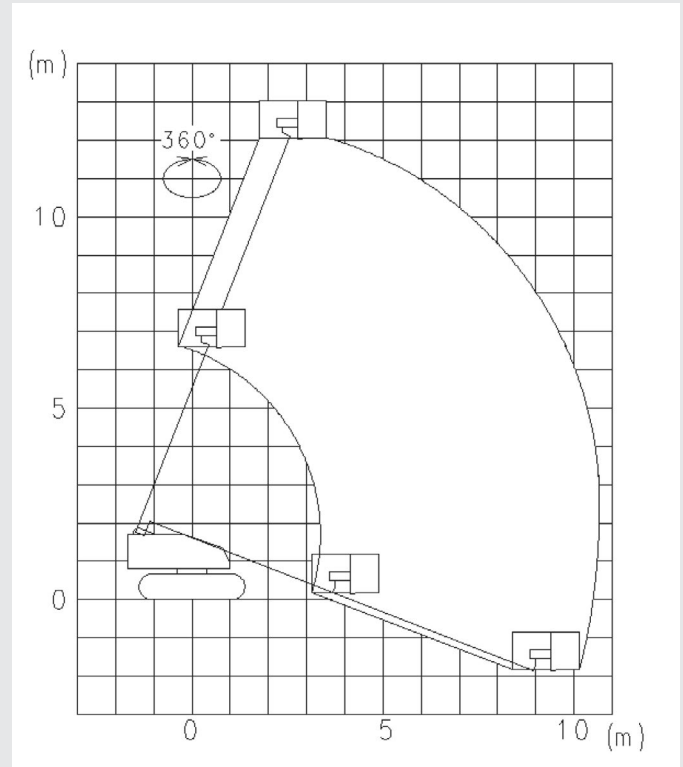

# Aichi SR12C1SM

## Working height 14,1 meter

### SPECIFICATIONS

Height	2,00 m
Length	6,34 m
Width	2,25 m
Ground clearance	0,34 m
Platform capacity	250 kg
Working height	14,10 m
Max. platform height	12,10 m
Lateral reach	10,70 m
Rotation	360° continuously
Platform rotation	180° (90°+ 90°)
Engine (diesel)	Yanmar 3TNV88
Power	18,90 kW
Own weight	7.500 kg
Platform dimensions	1,80 x 0,75 x 1,10 m
Speed	0-1,5 km/h
Tracks	450 mm steel chain
Tank volume	95 liter